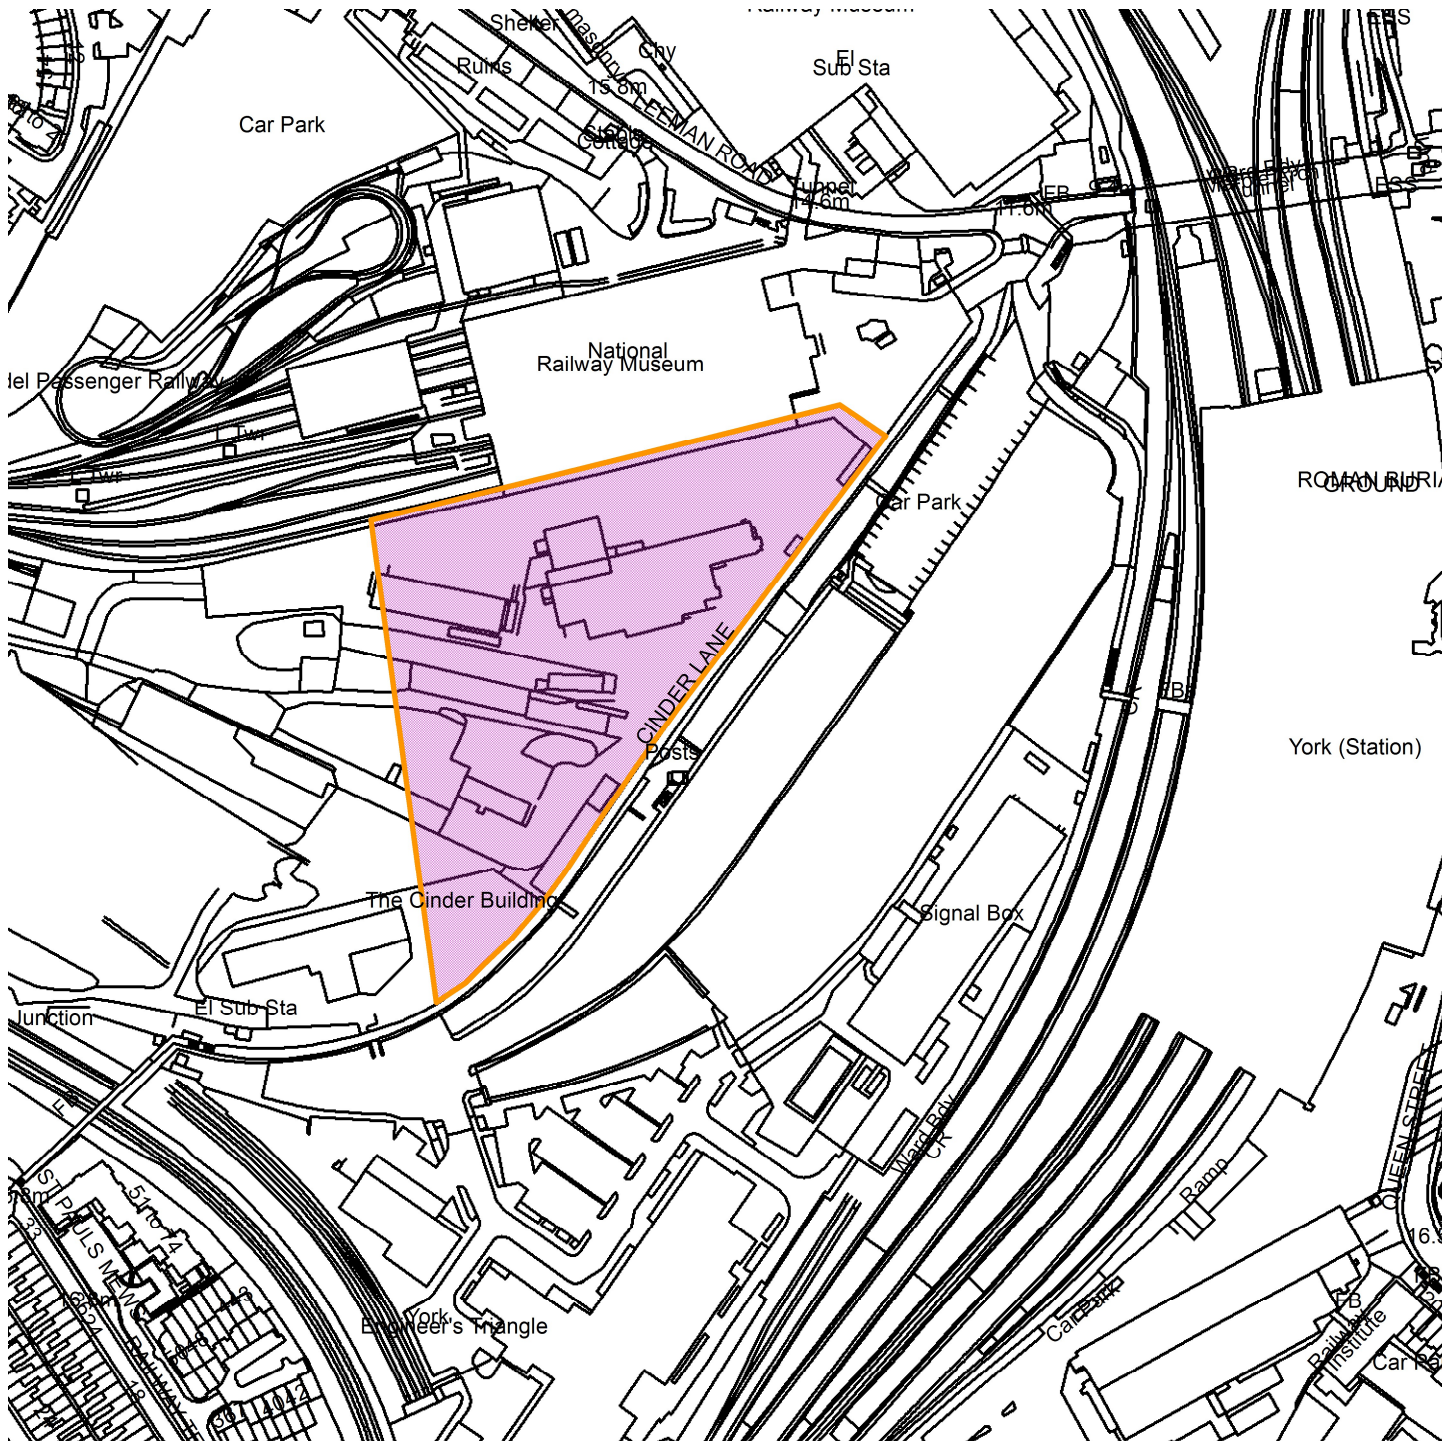

# York Central, Leeman Road, York

23/02255/REMM

GIS by ESRI (UK)

Scale : 1:2702

Reproduced from the Ordnance Survey map with the permission of the Controller of Her Majesty's Stationery Office © Crown Copyright 2000.

Unauthorised reproduction infringes Crown Copyright and may lead to prosecution or civil proceedings.

<b>Organisation</b>	City of York Council
<b>Department</b>	Directorate of Place
<b>Comments</b>	Site Location Plan
<b>Date</b>	12 July 2024
<b>SLA Number</b>	Not Set